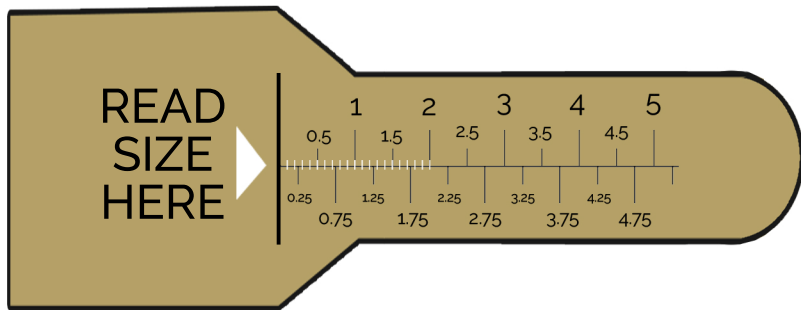

SHIVALOKA

SOUL JEWELRY

Print in landscape, A4 size paper, with a scale at 100%, and make sure to select "Fit To Page".

Bracelet Measurement
size in inch

Ring Measurement
size in centimeter

Ring Size

15.49 mm

16.31 mm

17.53 mm

18.34 mm

19.15 mm

19.81 mm

20.61 mm