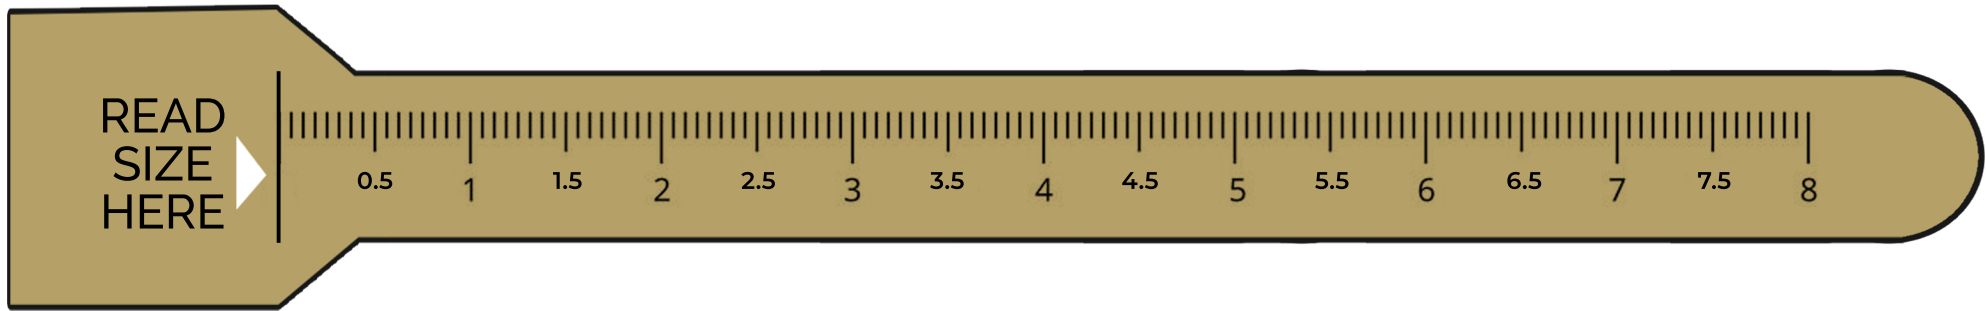

SHIVALOKA

SOUL JEWELRY

Print in landscape, A4 size paper, with a scale at 100%, and make sure to select "Fit To Page".

Bracelet Measurement
size in inch

Ring Measurement
size in centimeter

Ring Size

15.49 mm

16.31 mm

17.53 mm

18.34 mm

19.15 mm

19.81 mm

20.61 mm